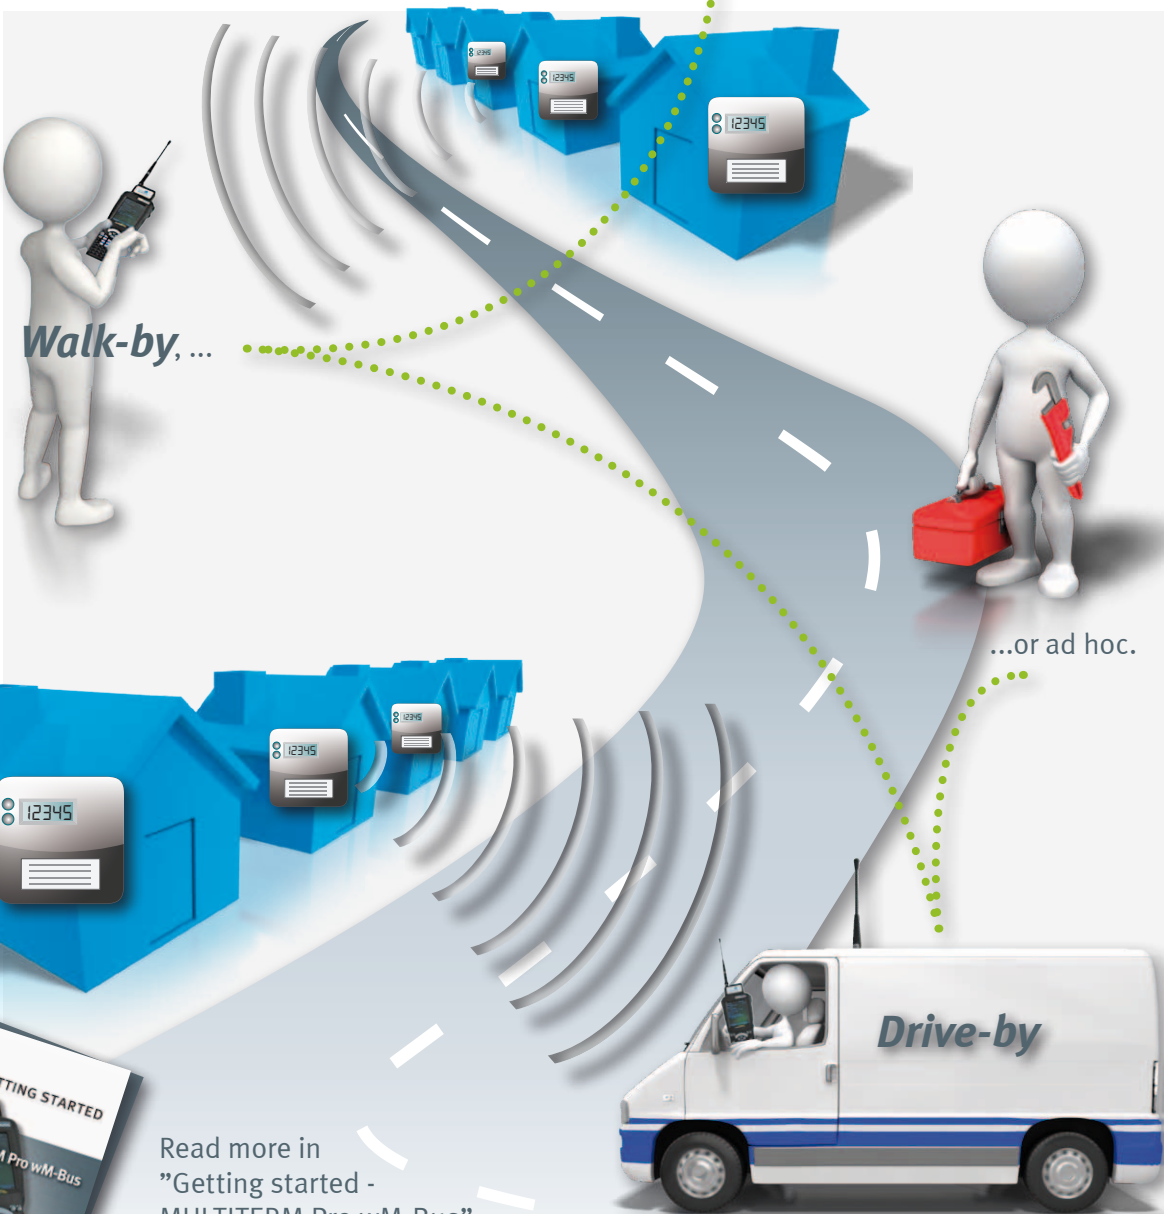

GETTING STARTED

Walk-by/Drive-by with wM-Bus

For further information,
see www.kamstrup.com

Kamstrup A/S
Industrivej 28, Stilling
DK-8660 Skanderborg
Tel: +45 89 93 10 00
info@kamstrup.com
www.kamstrup.com

The first steps

Reading

The meters are read via ...

Read more in "Getting started - MULTITERM Pro wM-Bus"

Data processing

Read more in the series "Getting started ...".