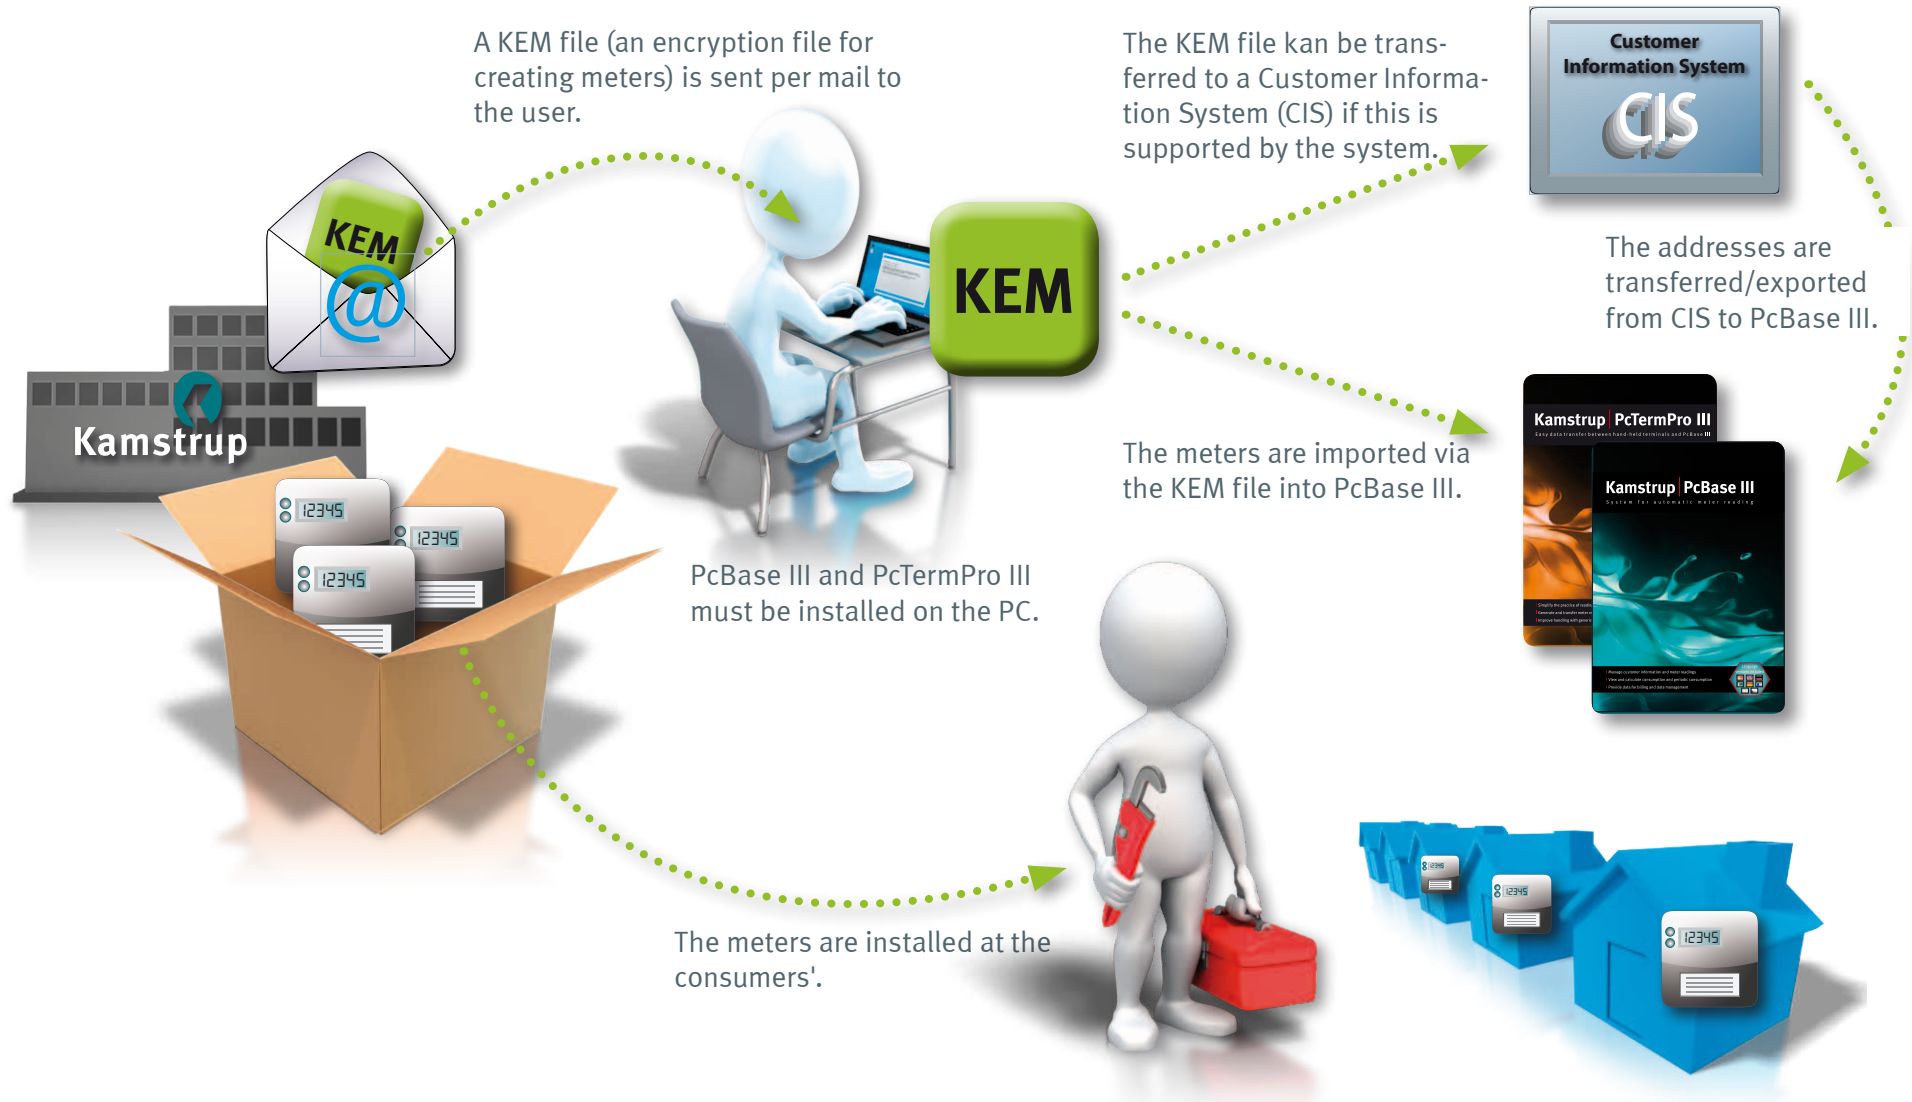

GETTING STARTED

Walk-by/Drive-by with wM-Bus

For further information,
see www.kamstrup.com

Kamstrup A/S
Industrivej 28, Stilling
DK-8660 Skanderborg
Tel: +45 89 93 10 00
info@kamstrup.com
www.kamstrup.com

The first steps

Reading

The meters are read via ...

Read more in "Getting started - MULTITERM Pro wM-Bus"

Data processing

Read more in the series "Getting started ...".